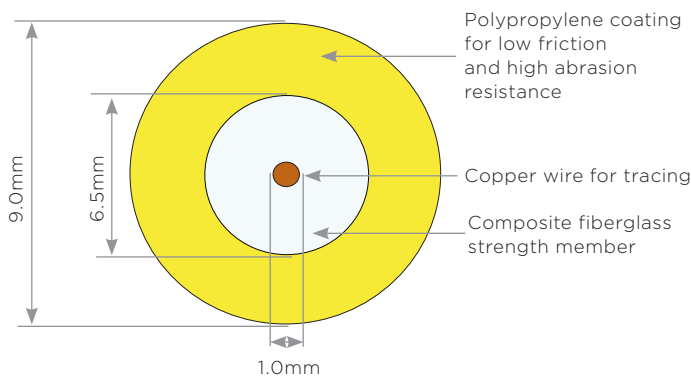

## PipeTRAK Features

- Ideal for line tracing buried non metallic telecom HDPE conduits, metallic pipes or utility lines
- Rod housed in a galvanized metal tube frame with an integral brake and wheels.
- Compact construction. Easy to transport and handle

## Standard Package

- 9mm (0.3543") Diameter rod
- 1mm (0.0394") Copper core
- 3/8" x 20 End thread
- Guide head
- Shackle bolt
- Rod end
- Splice
- Cable pulling grip

## Standard Specifications

**PipeTRACK 9mm x 650ft rod traceable**

**PN: 004-00026-00 .....\$1,500<sup>00</sup> USD**