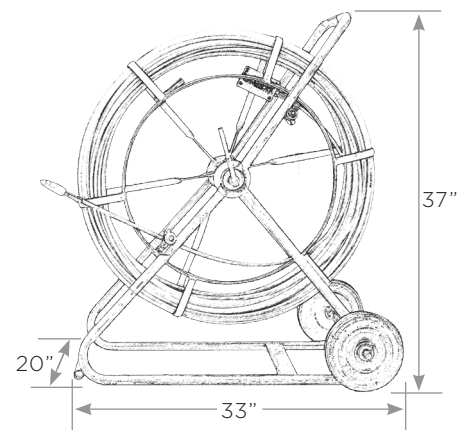

# PipeTRAK Traceable Duct Rodder

## PipeTRAK Features

- Ideal for line tracing buried non metallic telecom HDPE conduits, metallic pipes or utility lines
- Rod housed in a galvanized metal tube frame with an integral brake and wheels.
- Compact construction. Easy to transport and handle

## Standard Package

- 9mm (0.3543") Diameter rod
- 1mm (0.0394") Copper core
- 3/8" x 20 End thread
- Guide head
- Shackle bolt
- Rod end
- Splice
- Cable pulling grip

## Standard Specifications

**PipeTRACK 9mm x 650ft rod traceable**

**PN: 004-00026-00 .....\$1,500<sup>00</sup> USD**