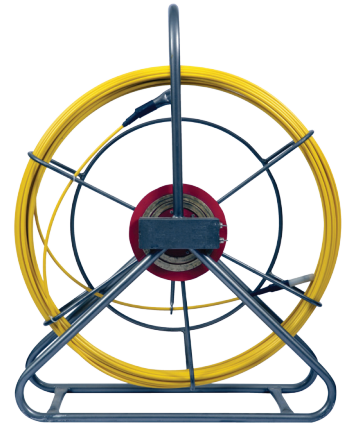

Mini-TRACK