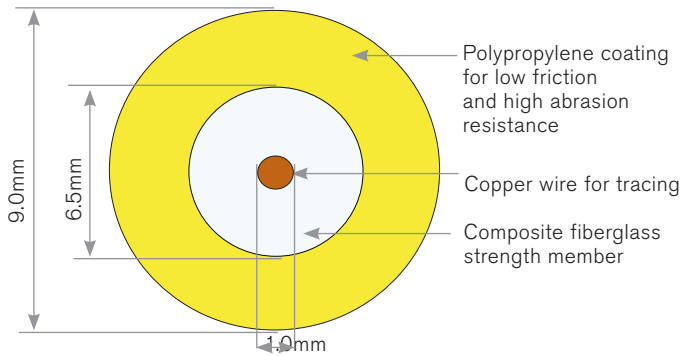

## Mini-TRACK

Mini-TRACK 6mm x 250 ft rod traceable

PN: 004-00045-08..... \$500<sup>00</sup> USD

### Standard Specifications

9mm (0.354") Diameter rod  
1mm (0.0394") Copper tracing core  
3/8" x 20 End thread

### Standard Specifications

6mm (0.24") Diameter rod  
0.5mm (0.02") Copper tracing core