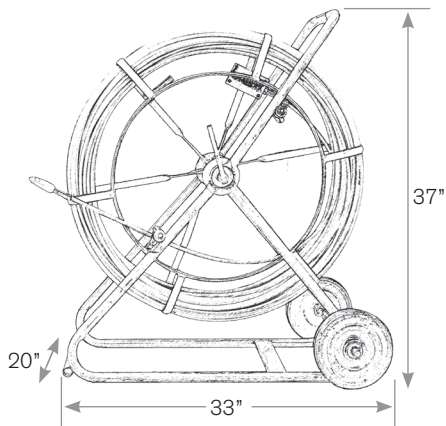

## Mini-TRACK

Mini-TRACK 6mm x 250 ft rod traceable

PN: 004-00045-08..... \$500<sup>00</sup> USD

### Standard Specifications

9mm (0.354") Diameter rod  
1mm (0.0394") Copper tracing core  
3/8" x 20 End thread

### Standard Specifications

6mm (0.24") Diameter rod  
0.5mm (0.02") Copper tracing core